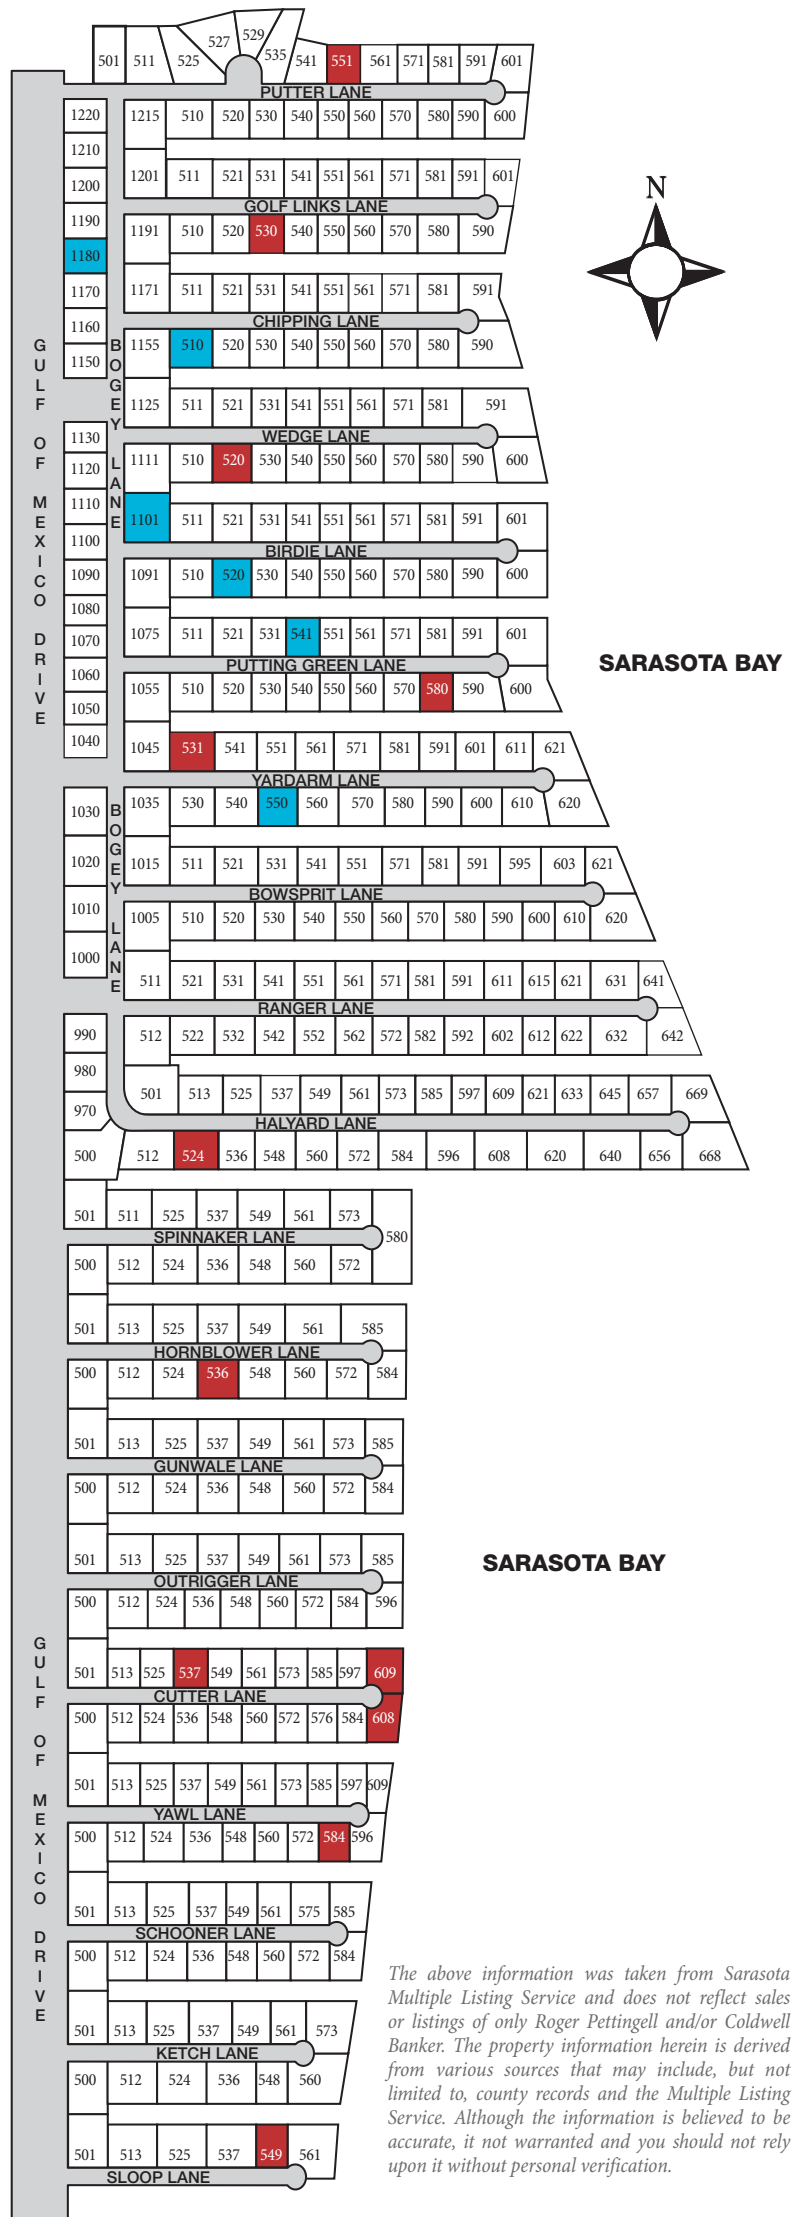

► Current Market Analysis
 January 28, 2008

ROGER'S ACTIVE LISTINGS

	PRICE	SQ. FT.	PRICE/SQ. FT.
510 Chipping Lane	\$799,000	1,880	\$425
520 Birdie Lane	1,999,000	4,173	479
541 Putting Green Lane	799,000	2,741	291
1101 Bogey Lane	999,000	2,605	383
1180 Bogey Lane	495,000	2,180	227
550 Yardarm Lane	2,249,000	4,244	529

If you would like to receive a list of all active properties... just call or e-mail Roger.

SOLD IN THE PAST 12 MONTHS

	PRICE	SQ. FT.	PRICE/SQ. FT.
551 Putter Lane	\$3,995,000	4,950	\$807
530 Golf Links Lane	650,000	1,886	345
520 Wedge Lane	700,000	1,958	358
580 Putting Green Lane	1,773,750	3,888	456
531 Yardarm Lane	1,750,000	4,253	411
524 Halyard Lane	830,000	1,668	498
536 Hornblower Lane	648,000	1,963	330
537 Cutter Lane	725,000	2,514	288
608 Cutter Lane	2,450,000	3,350	731
609 Cutter Lane	5,600,000	5,355	1,046
584 Yawl Lane	1,299,000	2,083	624
549 Sloop Lane	1,563,485	4,127	379