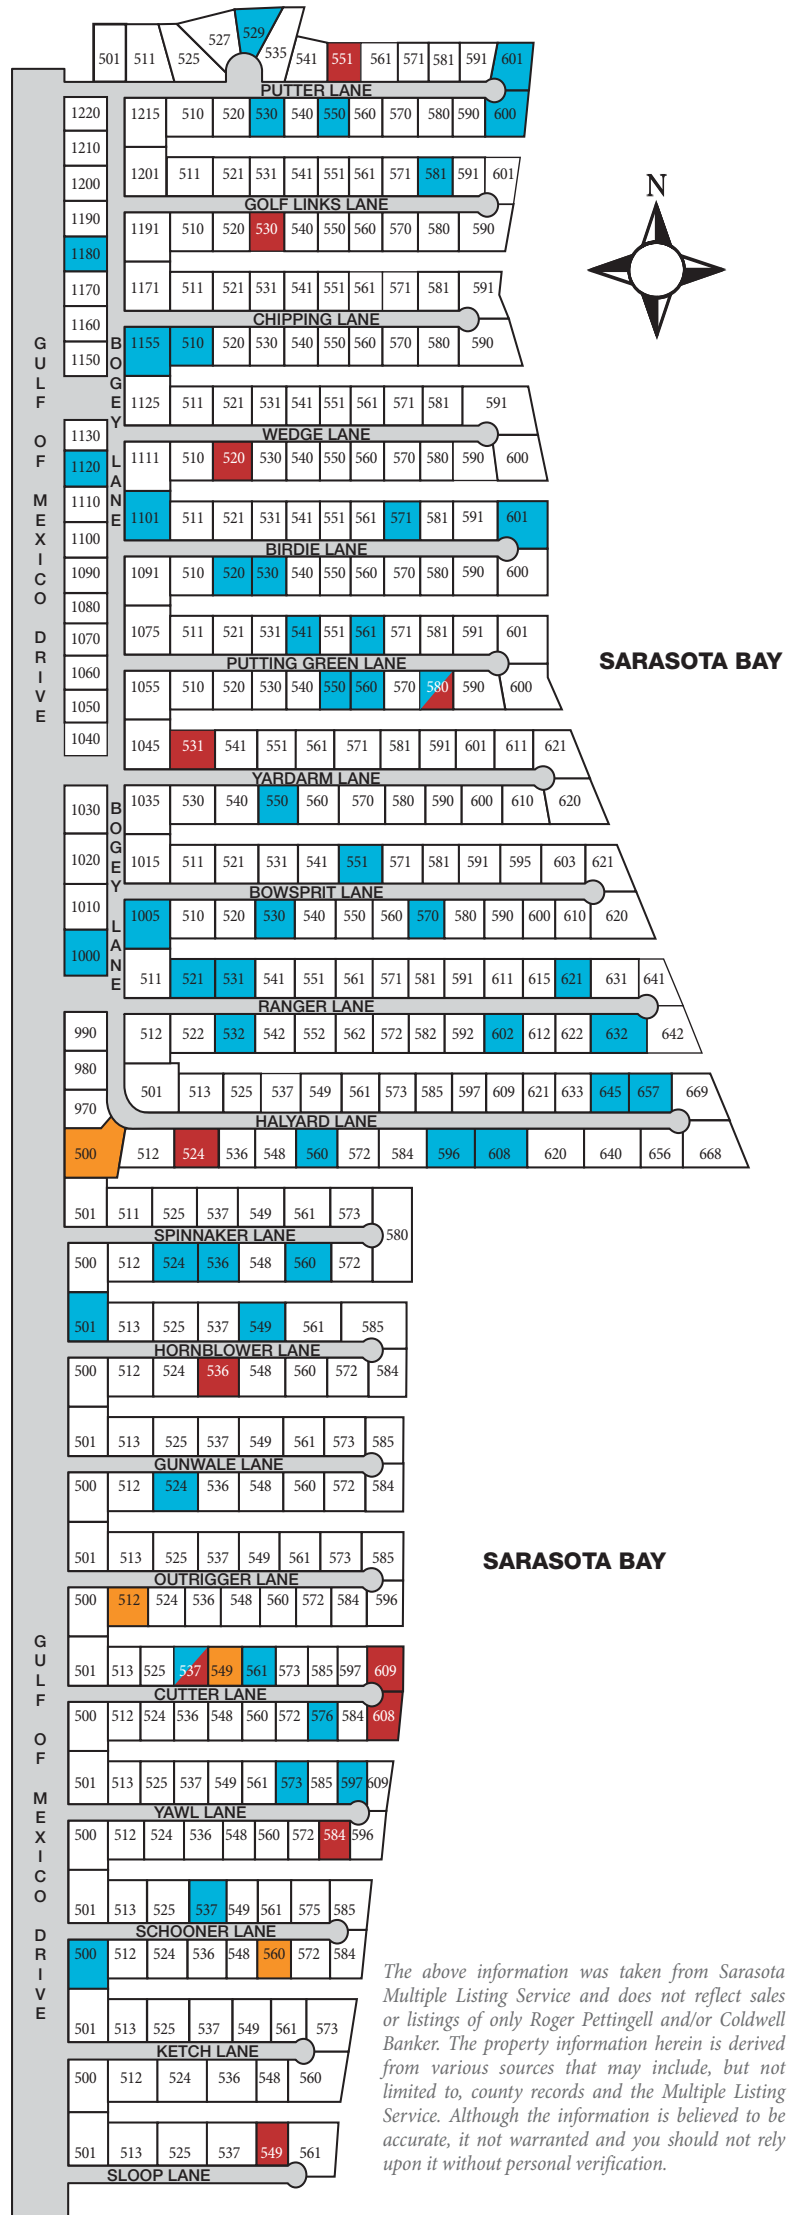

Roger's listings are highlighted yellow.

The above information was taken from Sarasota Multiple Listing Service and does not reflect sales or listings of only Roger Pettingell and/or Coldwell Banker. The property information herein is derived from various sources that may include, but not limited to, county records and the Multiple Listing Service. Although the information is believed to be accurate, it not warranted and you should not rely upon it without personal verification.

View our properties on:

floridamoves.com coldwellbanker.com realtor.com
fl.living.net nytimes.com coldwellbankerpreviews.com